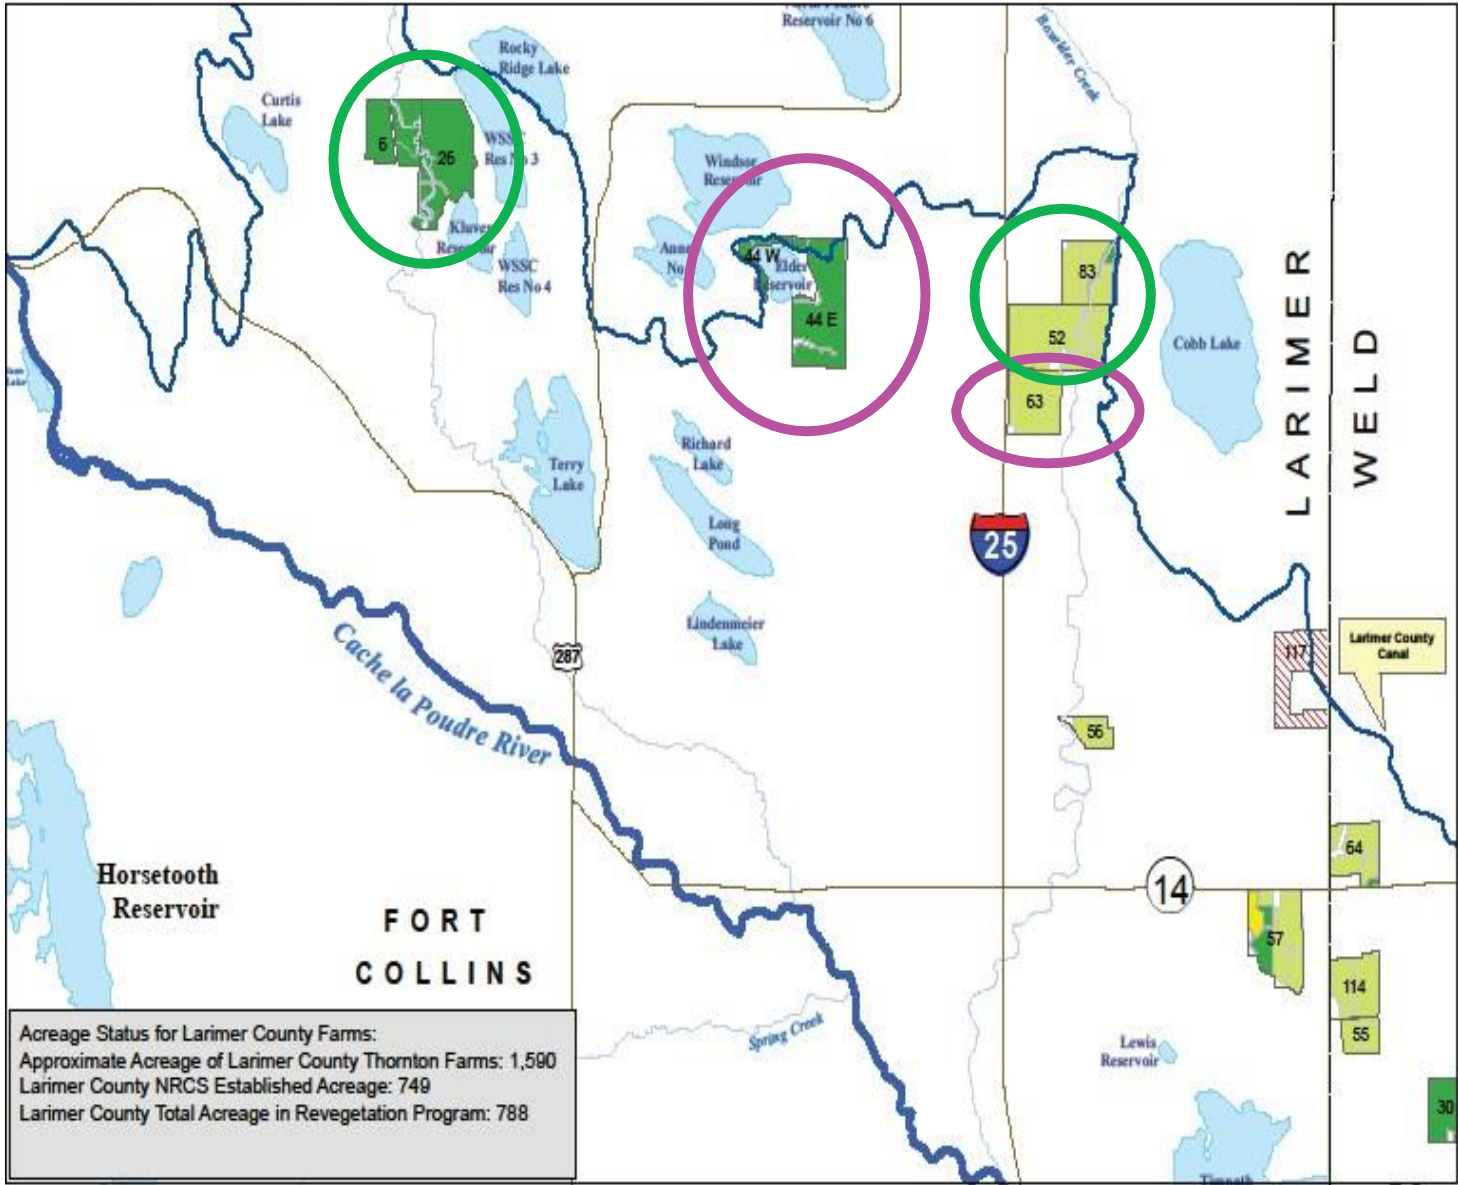

**Thornton Agricultural Stewardship Office
Revegetation Map – Larimer County**

Acreage Status for Larimer County Farms:
 Approximate Acreage of Larimer County Thornton Farms: 1,590
 Larimer County NRCS Established Acreage: 749
 Larimer County Total Acreage in Revegetation Program: 788